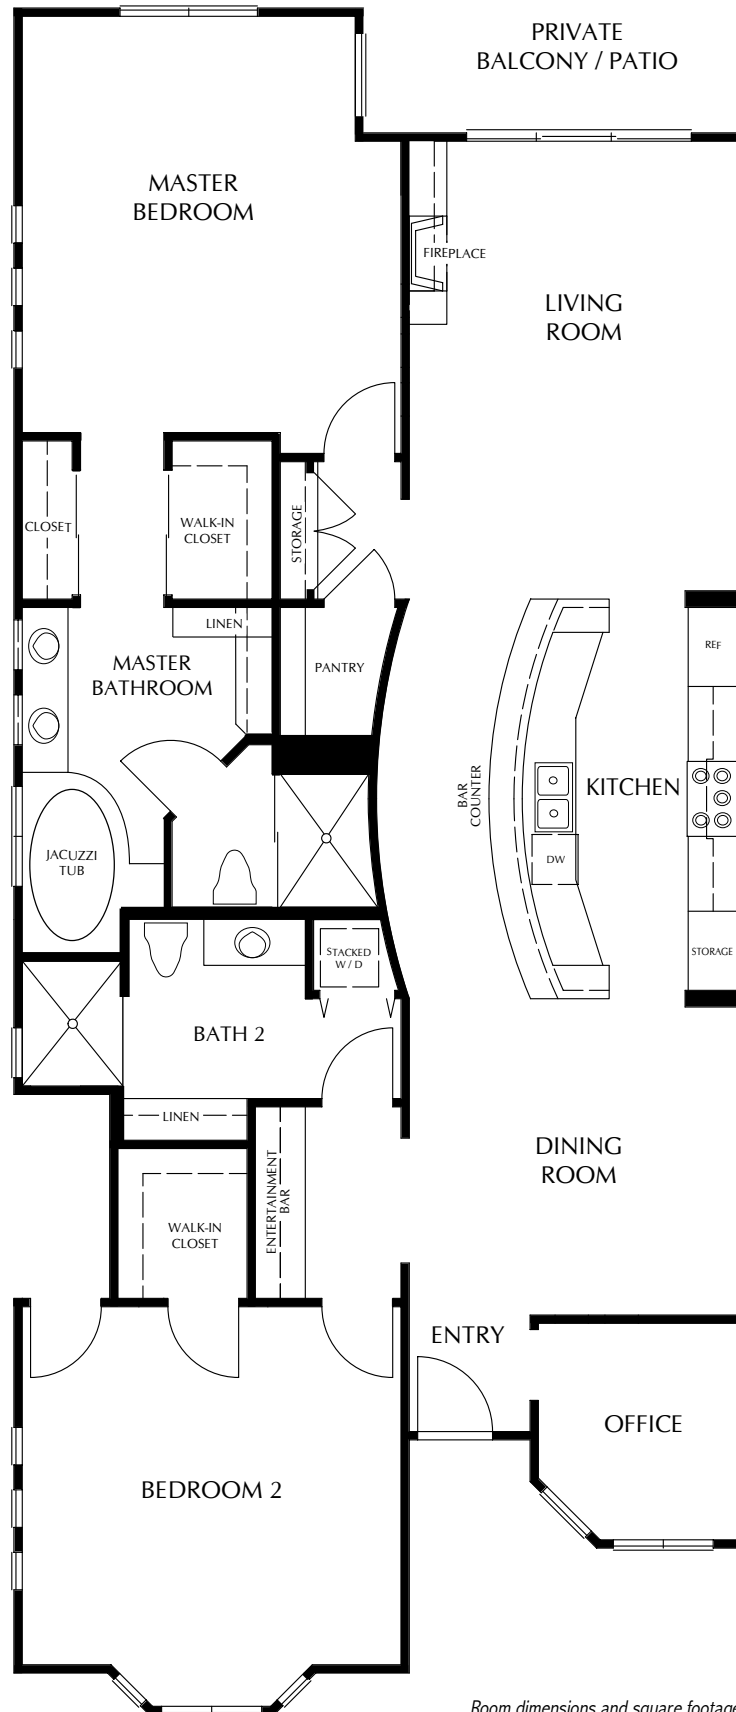

# PLAN D

1760 Square Feet  
2 Bedroom / 2 Bath

Room dimensions and square footage may vary. Michael Crews Commercial Development reserves the right at its sole discretion to make modifications to maps, floor plans, elevations, specifications, materials, features, and exterior colors without prior notice.