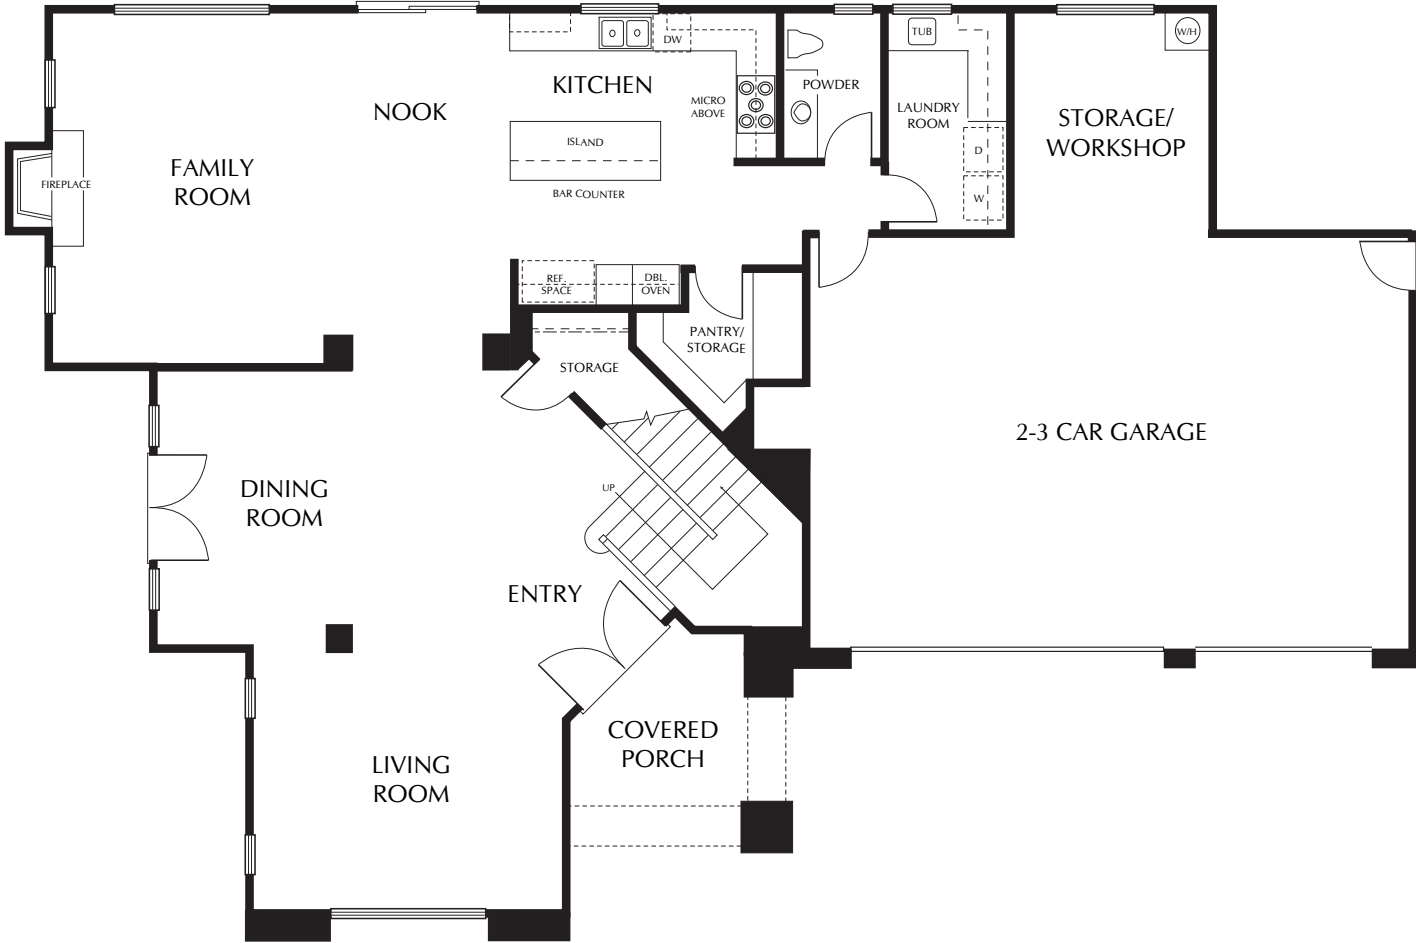

The Xavier

First Story
4 Bed/Den opt./2.5 Bath
2,950 sq. ft.

See Something New