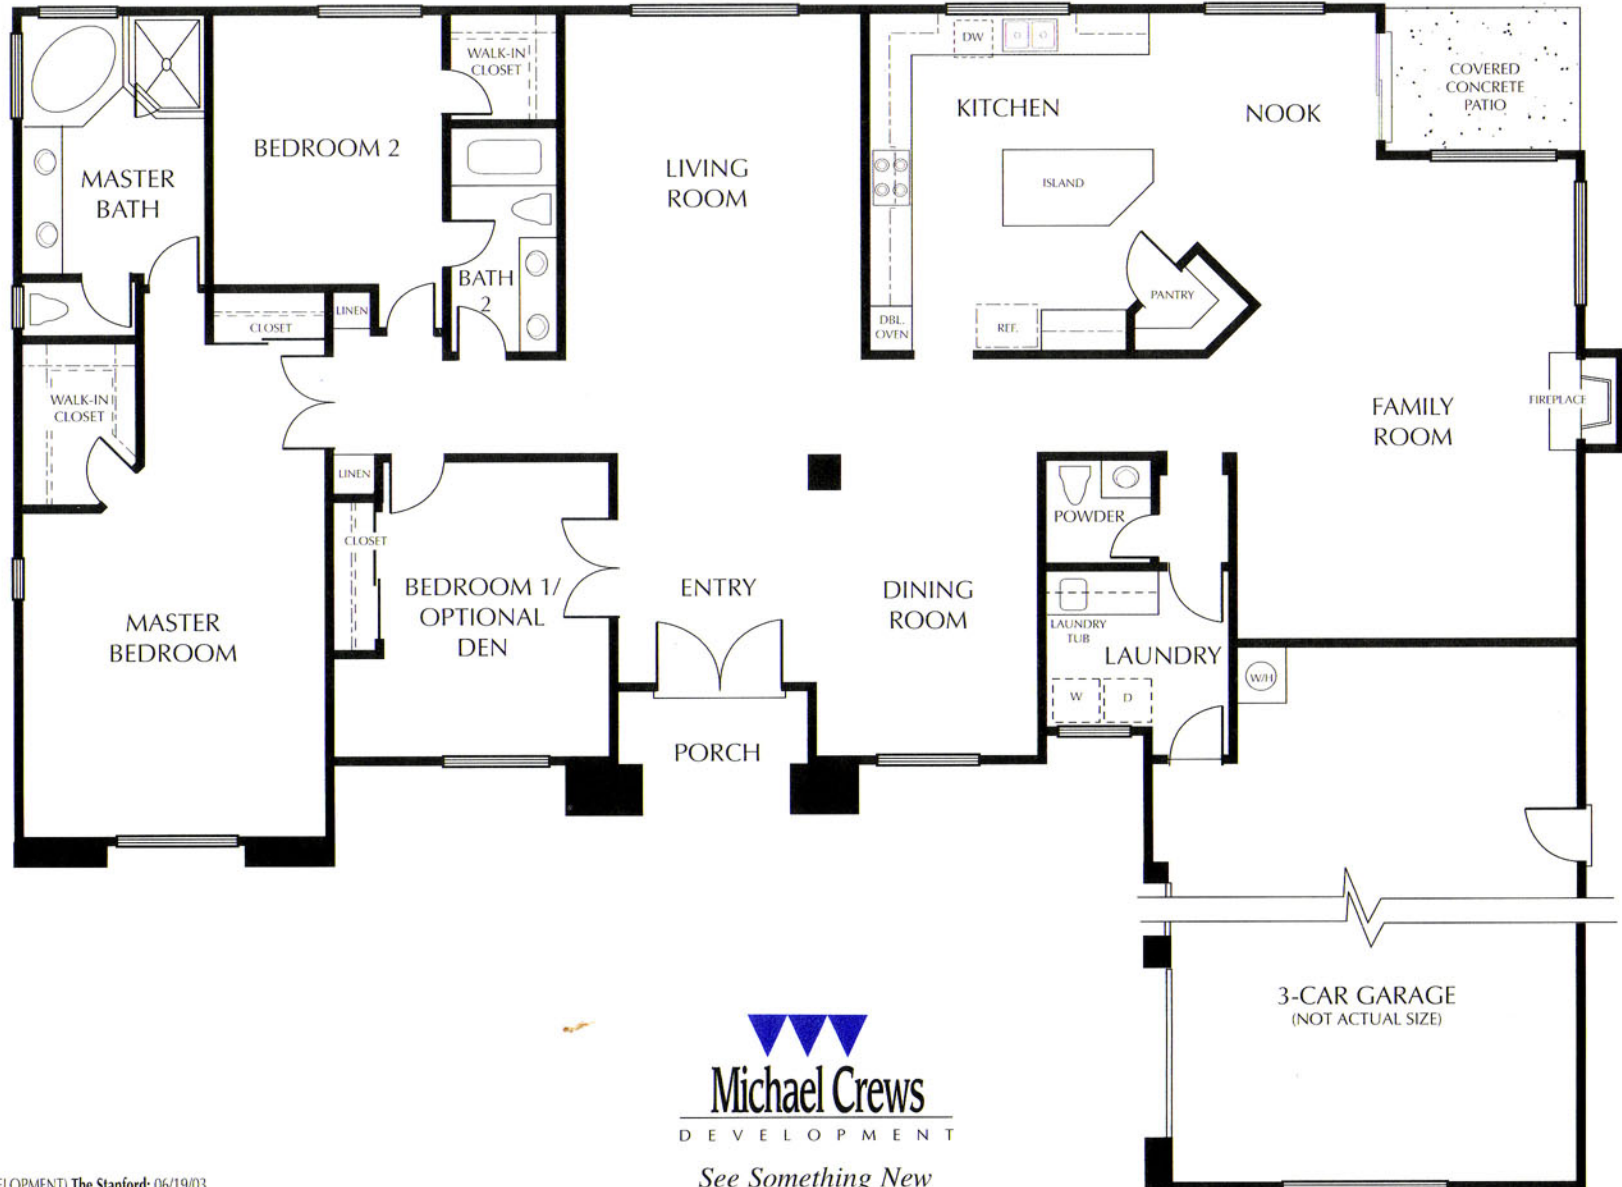

The Stanford

3 Bed/Den Opt./2.5 Bath
2,570 sq. ft.

See Something New