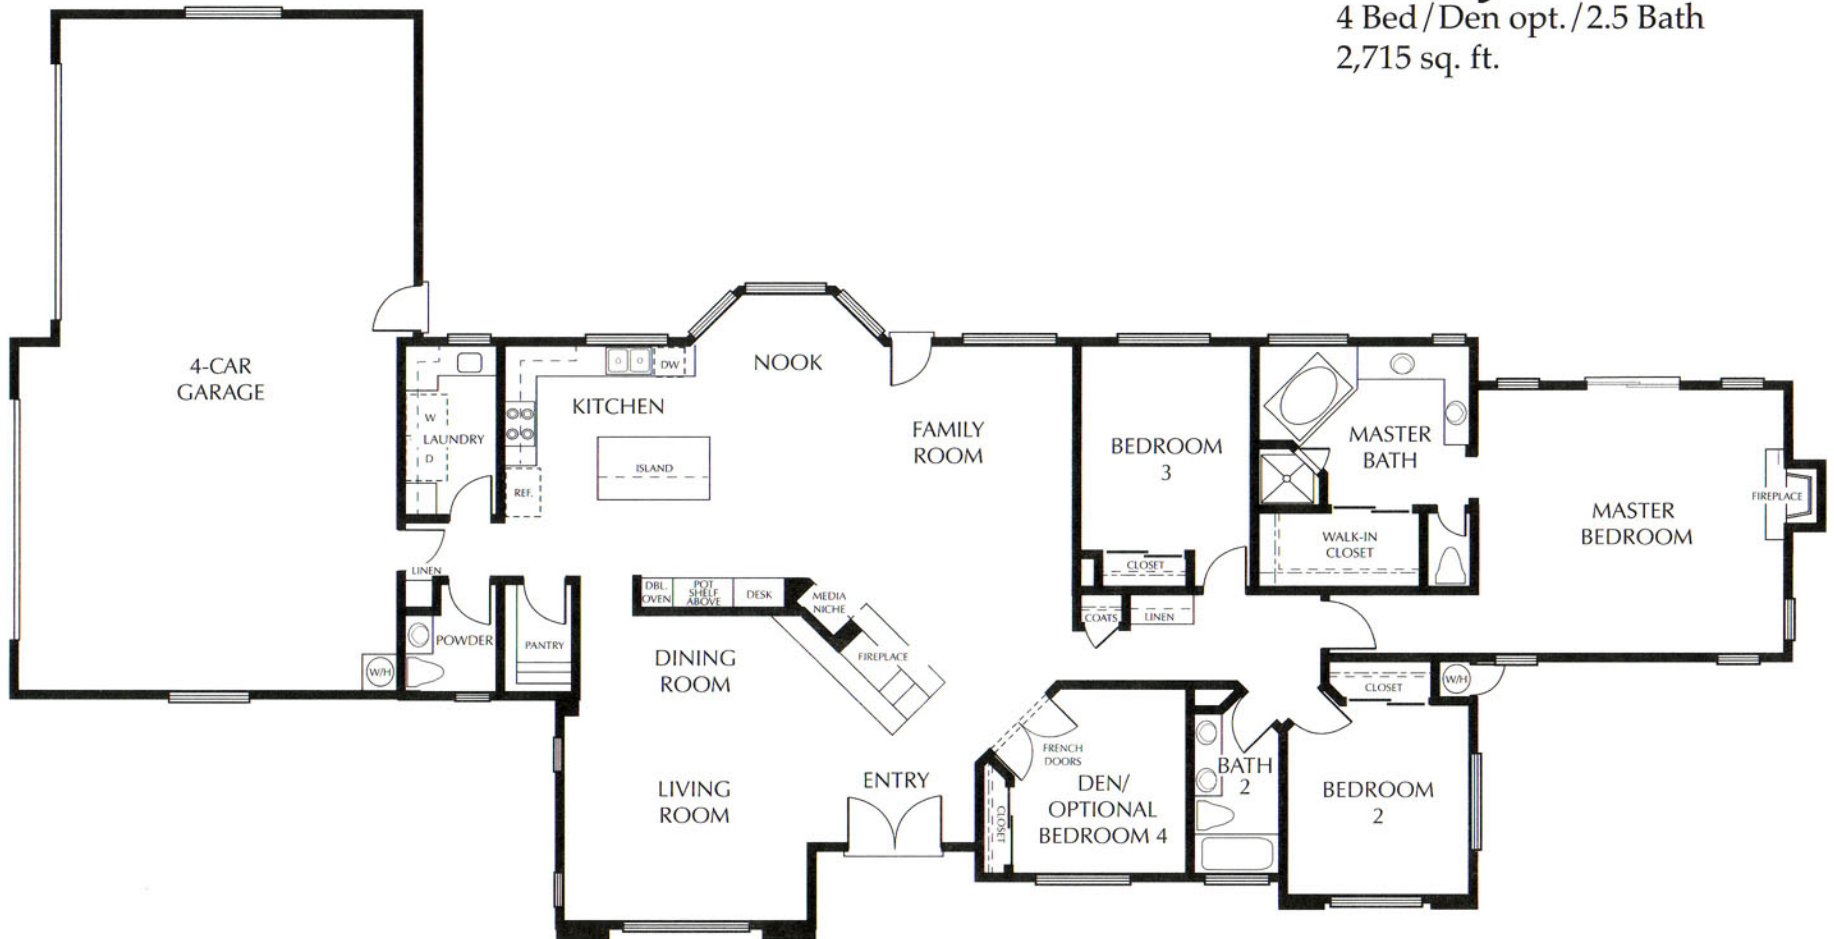

The Jasmine IV

4 Bed / Den opt. / 2.5 Bath
2,715 sq. ft.

See Something New

(CREW DEVELOPMENT) JASMINE 4: 4/20/01