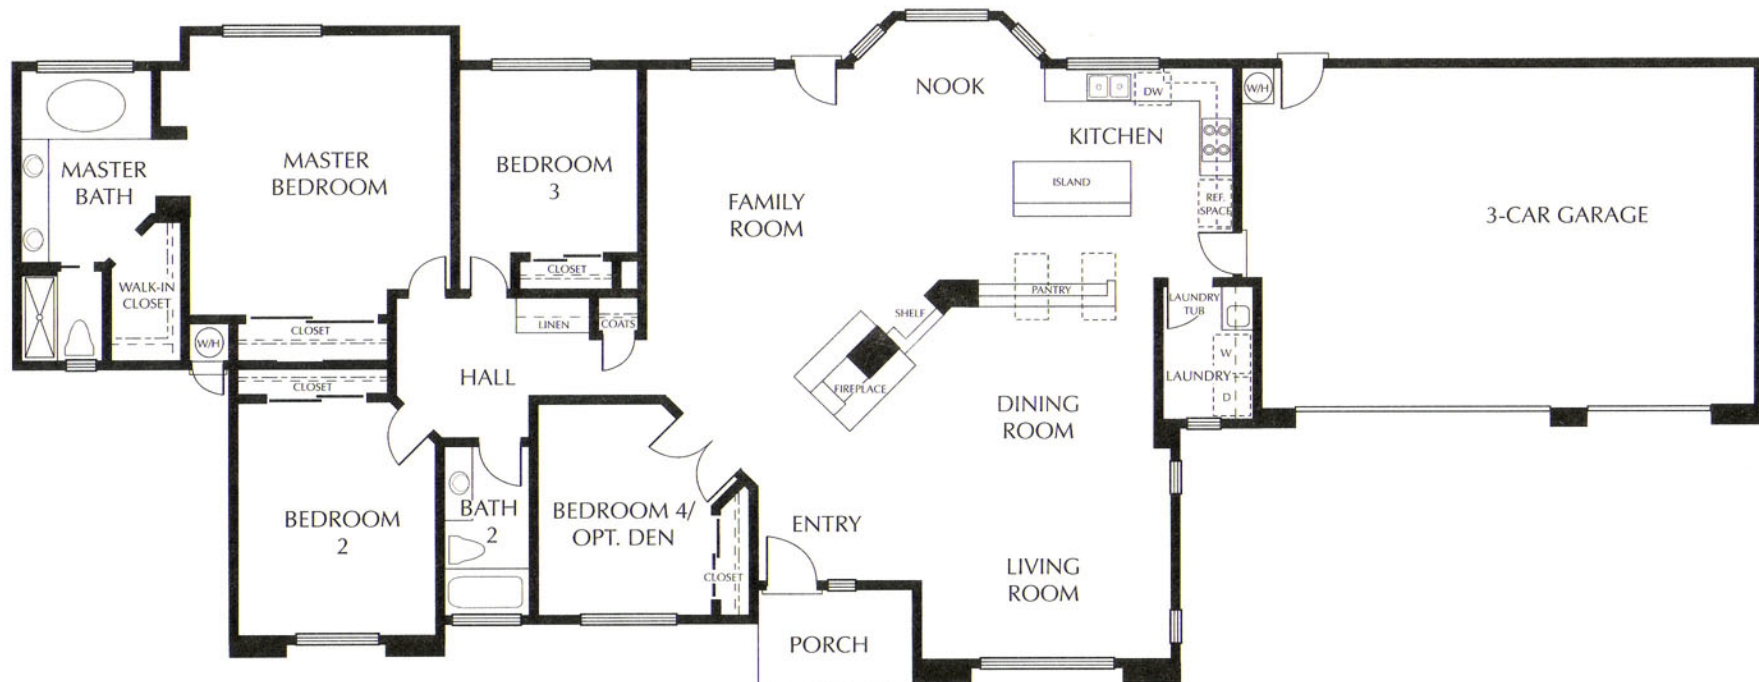

# The Jasmine III

4 Bed / 2 Bath

2,430 sq. ft.

*See Something New*

(CREW DEVELOPMENT) Ivy Hill I: 5/2/02