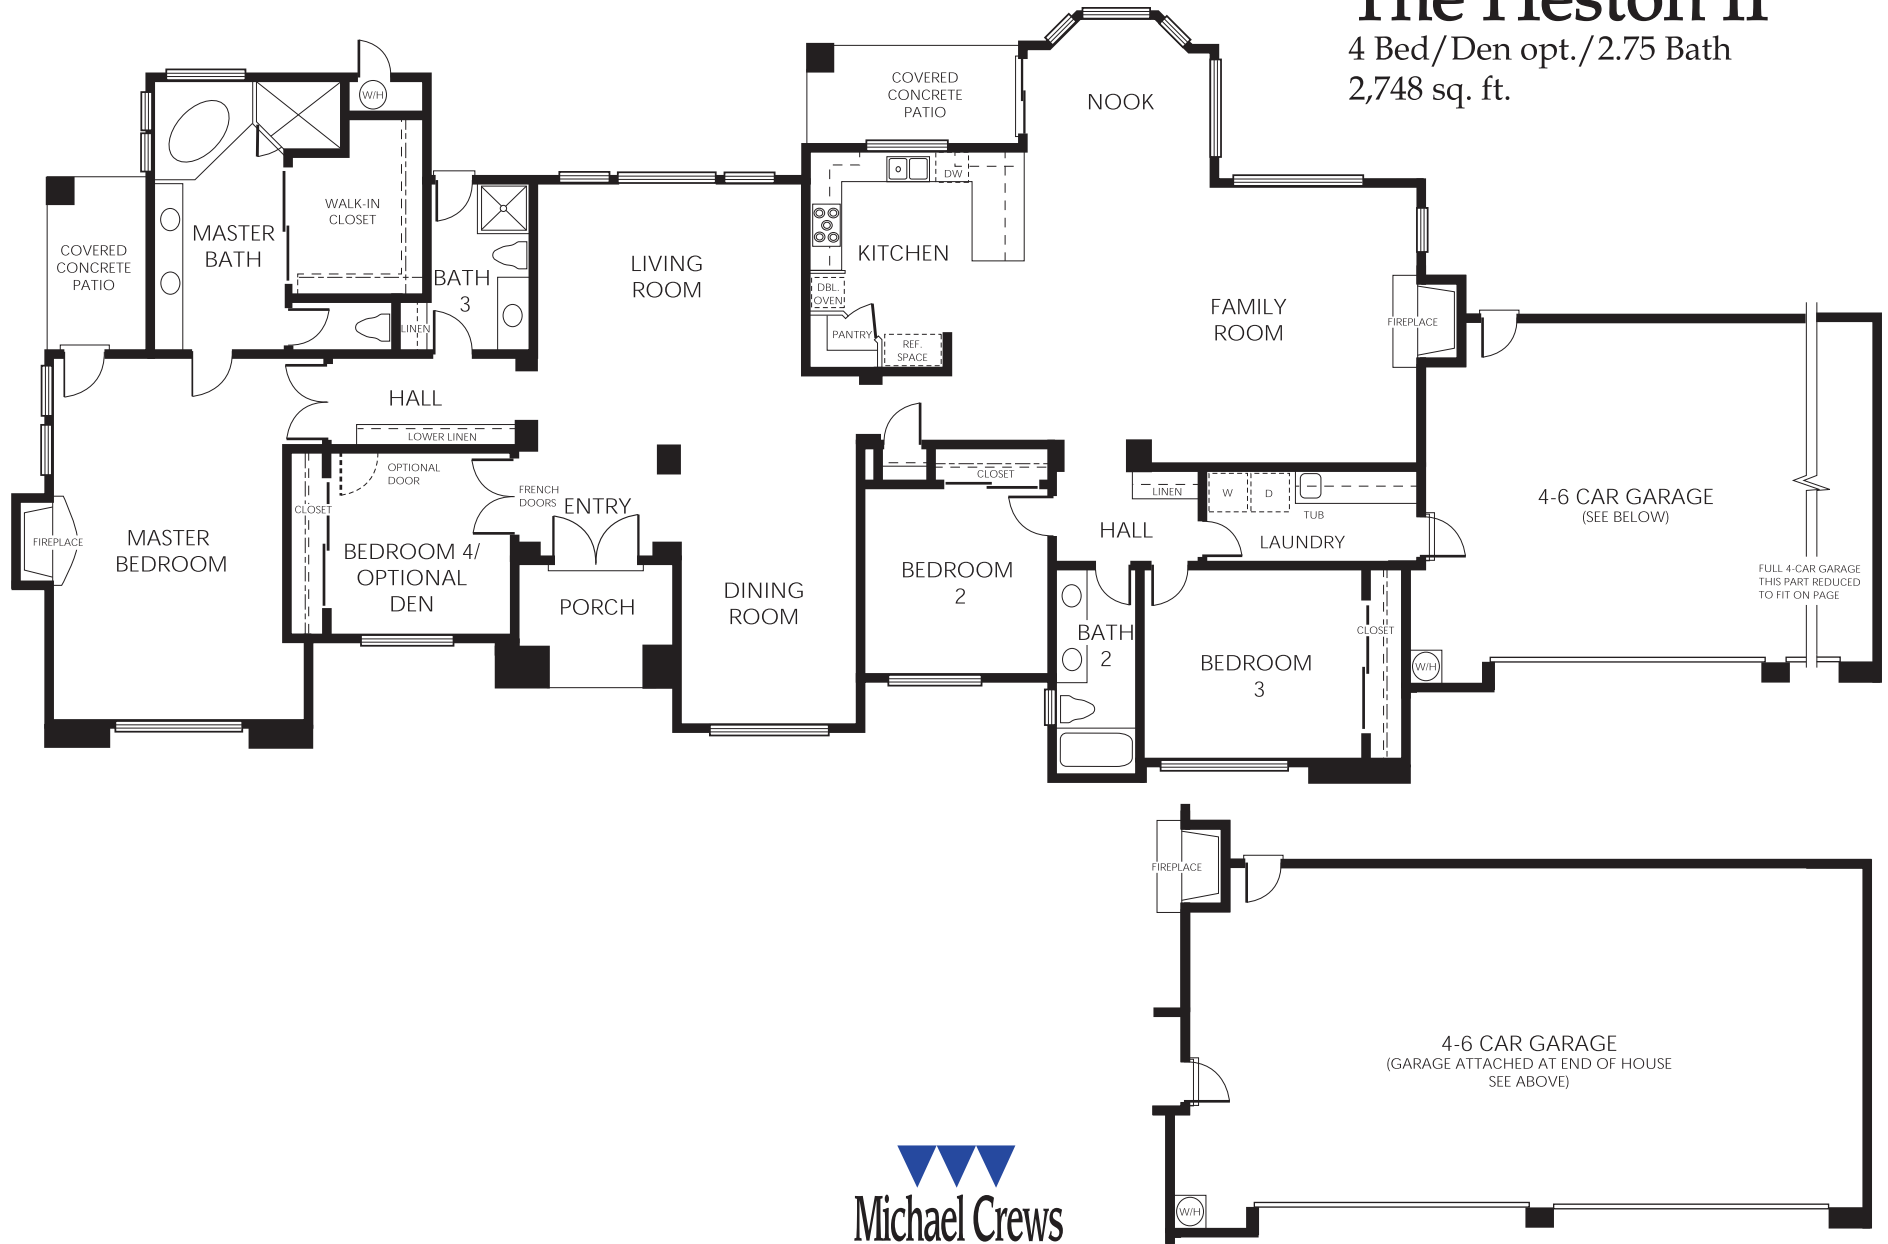

The Heston II

4 Bed/Den opt./2.75 Bath
2,748 sq. ft.

See Something New

(CREWS DEVELOPMENT) Heston II: 06/08/05