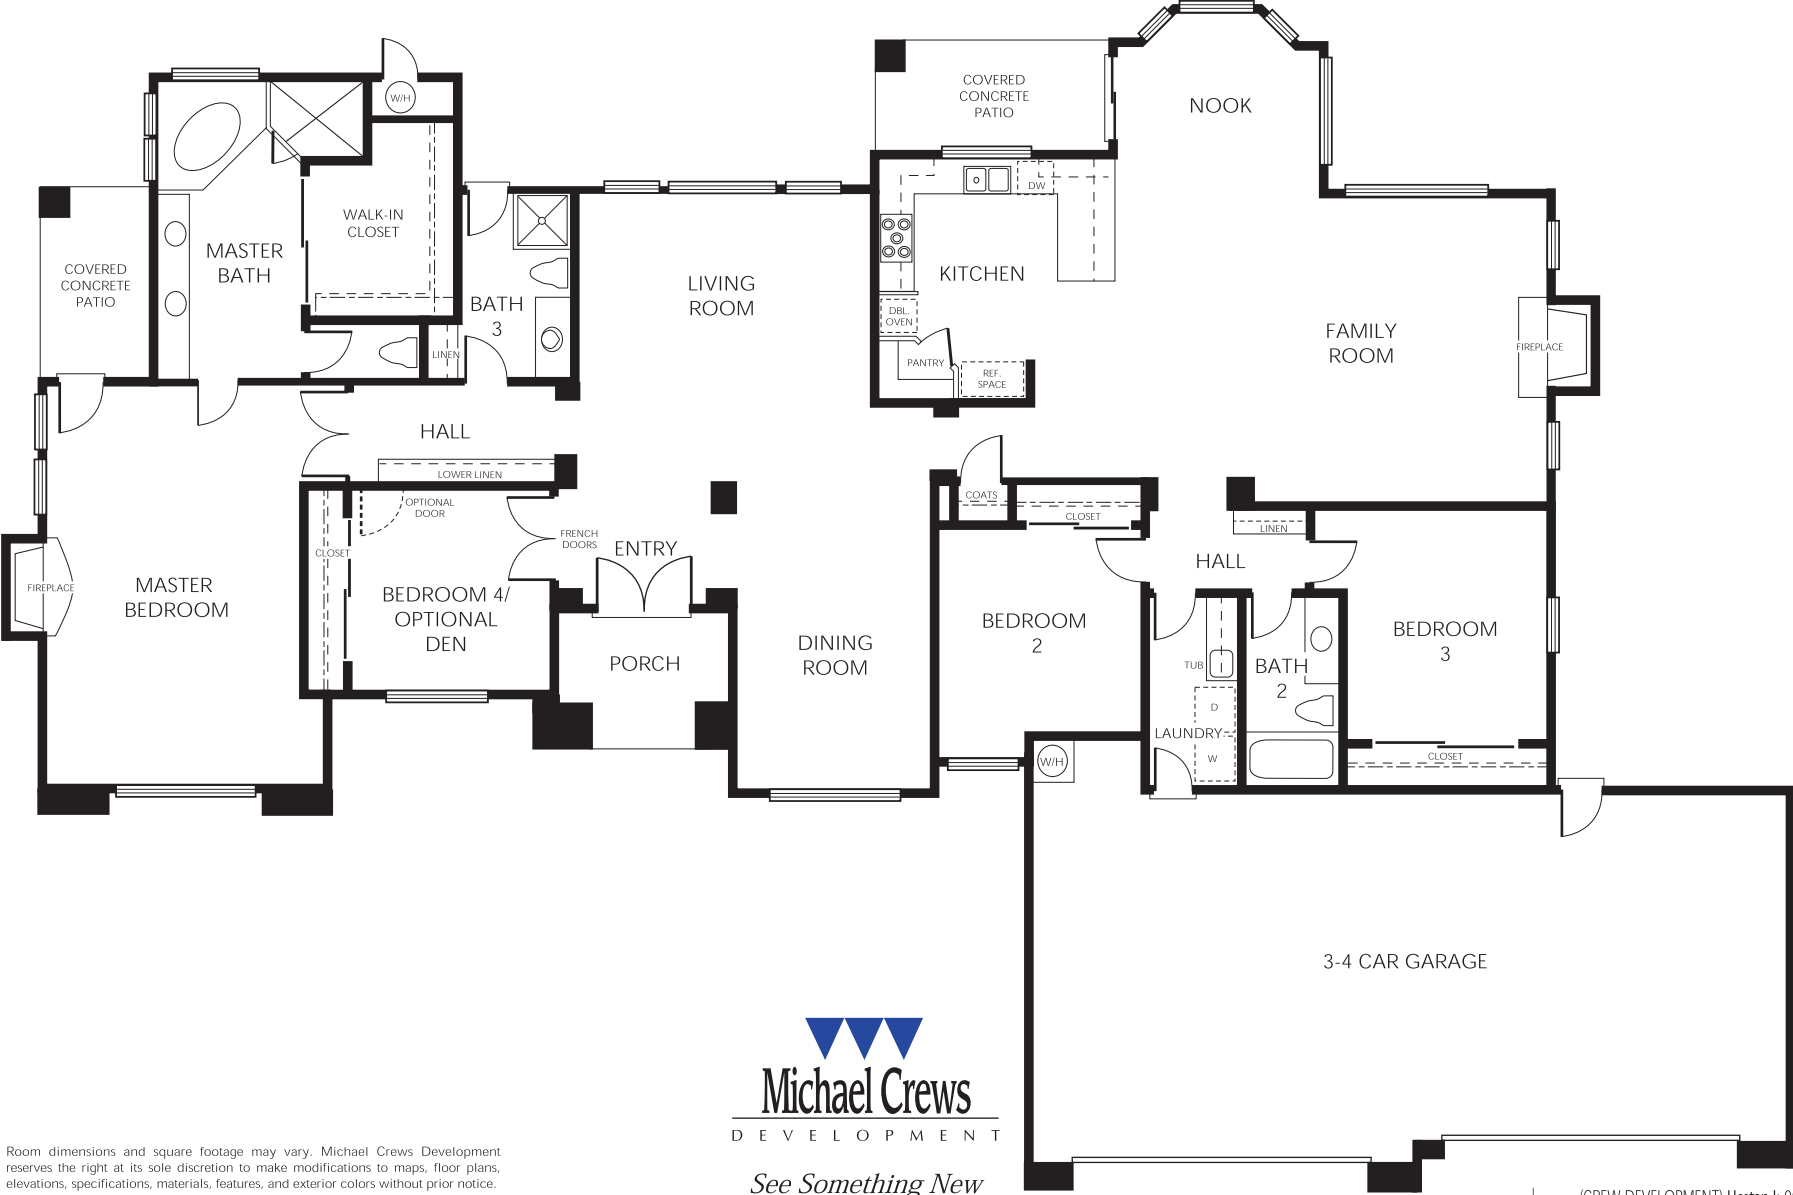

The Heston I

4 Bed/Den opt./2.75 Bath
2,714 sq. ft.

See Something New