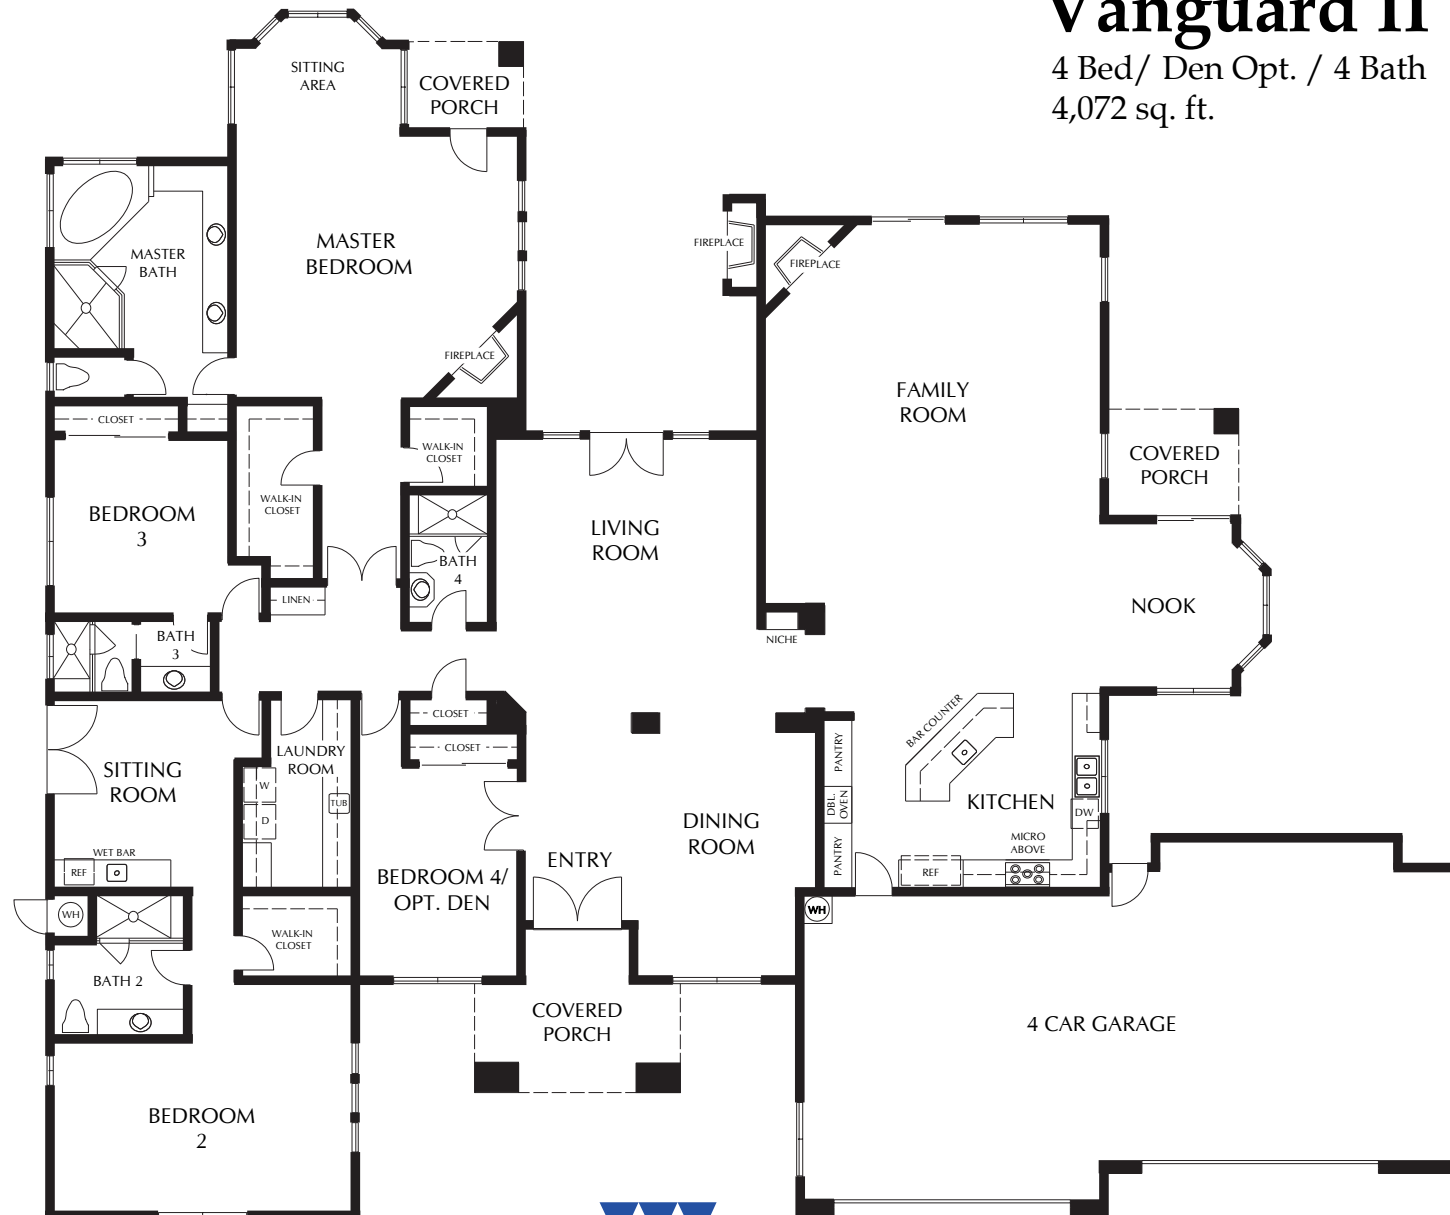

Vanguard II

4 Bed/ Den Opt. / 4 Bath

4,072 sq. ft.

See Something New

(CREWS DEVELOPMENT) Vanguard II: 08/17/06