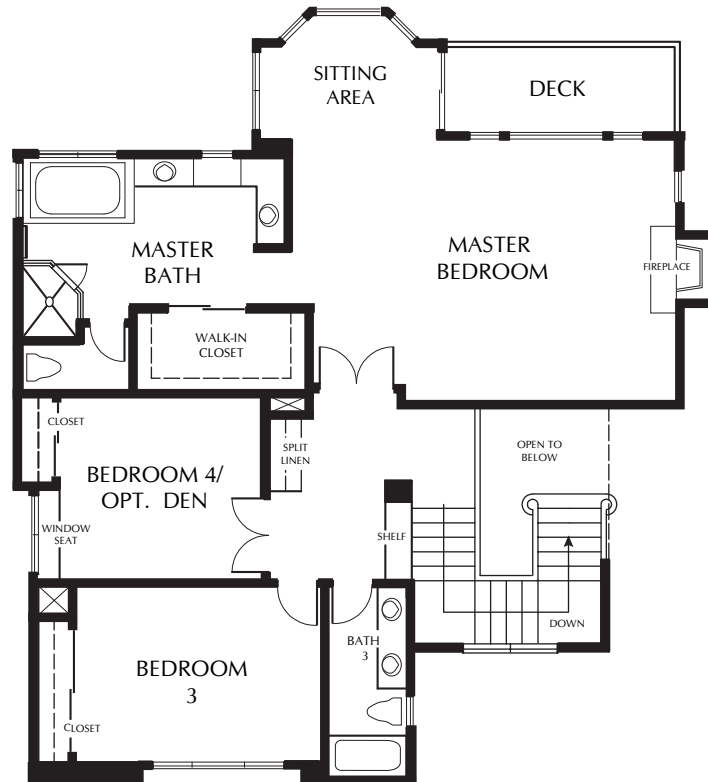

The Heston VI

Second Story

4 Bed/Den opt./3 Bath

3,492 sq. ft.

See Something New

(CREWS DEVELOPMENT) Heston VI: 11/10/05