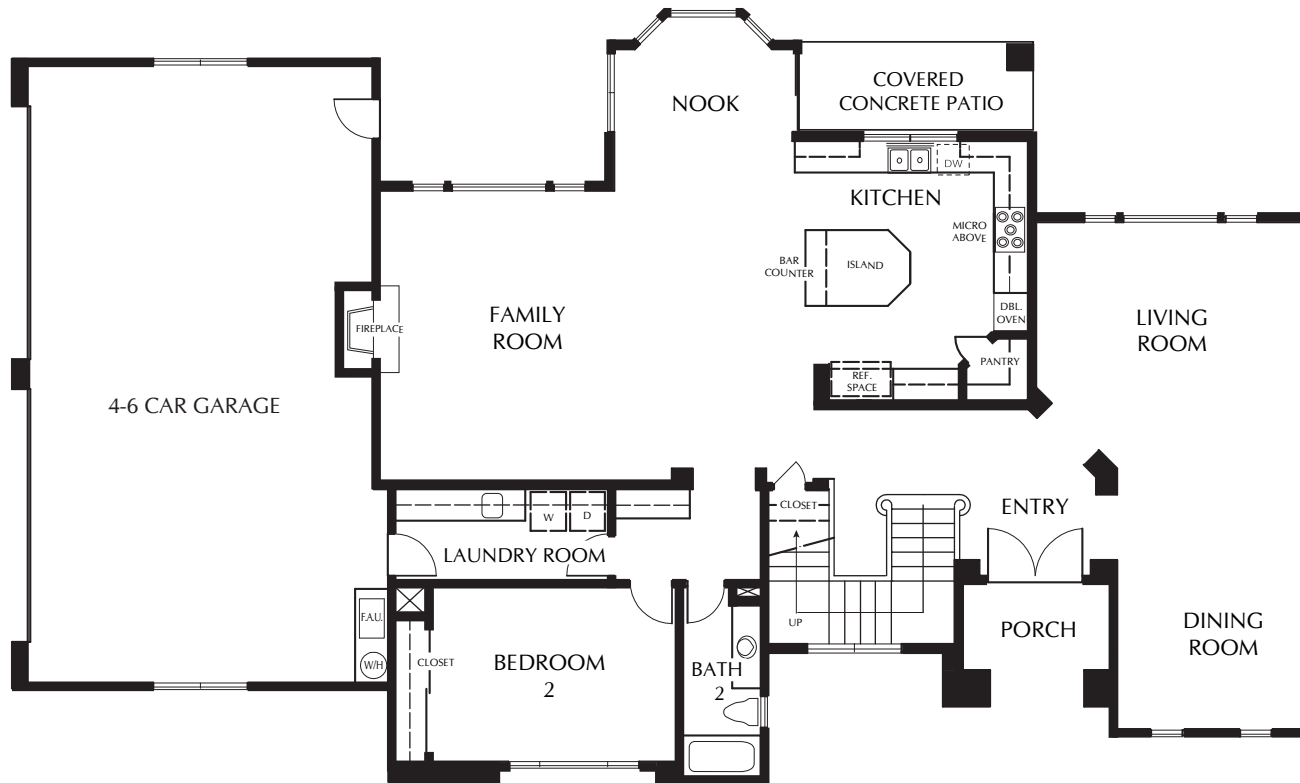

The Heston VI

First Story

4 Bed/Den opt./3 Bath

3,492 sq. ft.

See Something New

(CREWS DEVELOPMENT) Heston VI: 11/10/05