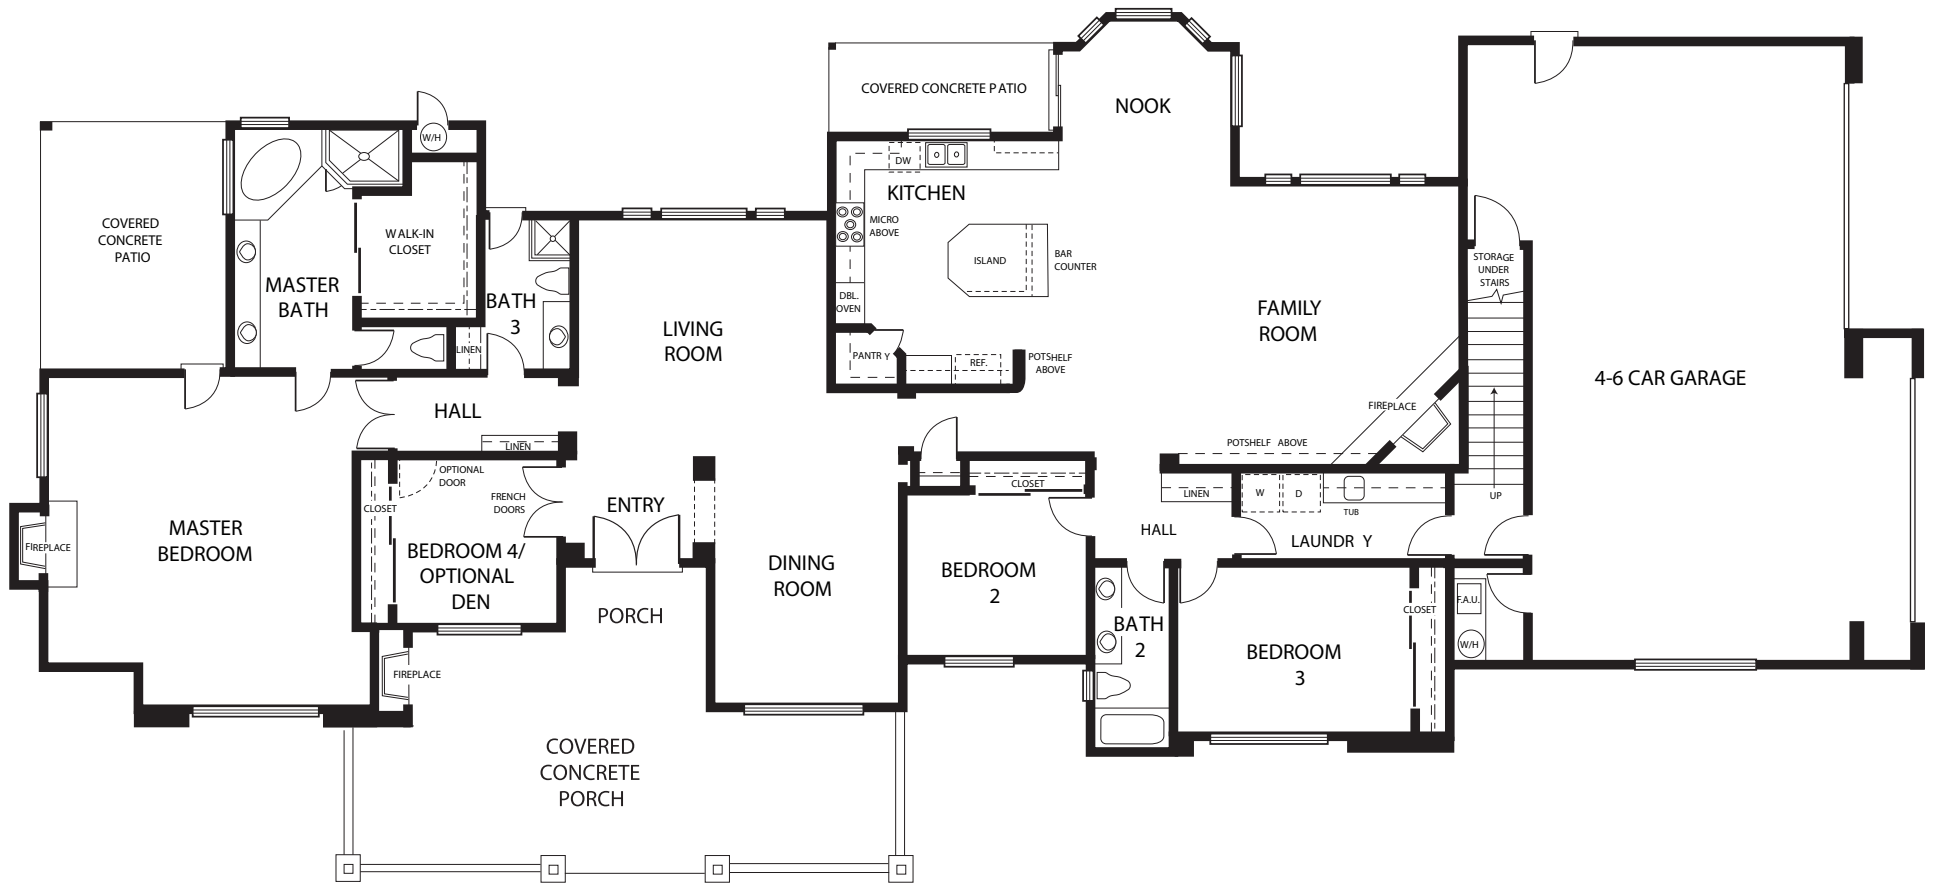

The Heston IV-CX

First Floor

4 Bed/Den opt./4 Bath

4,164sq. ft.

See Something New

(CREWS DEVELOPMENT) Heston IVCX:06/05/06