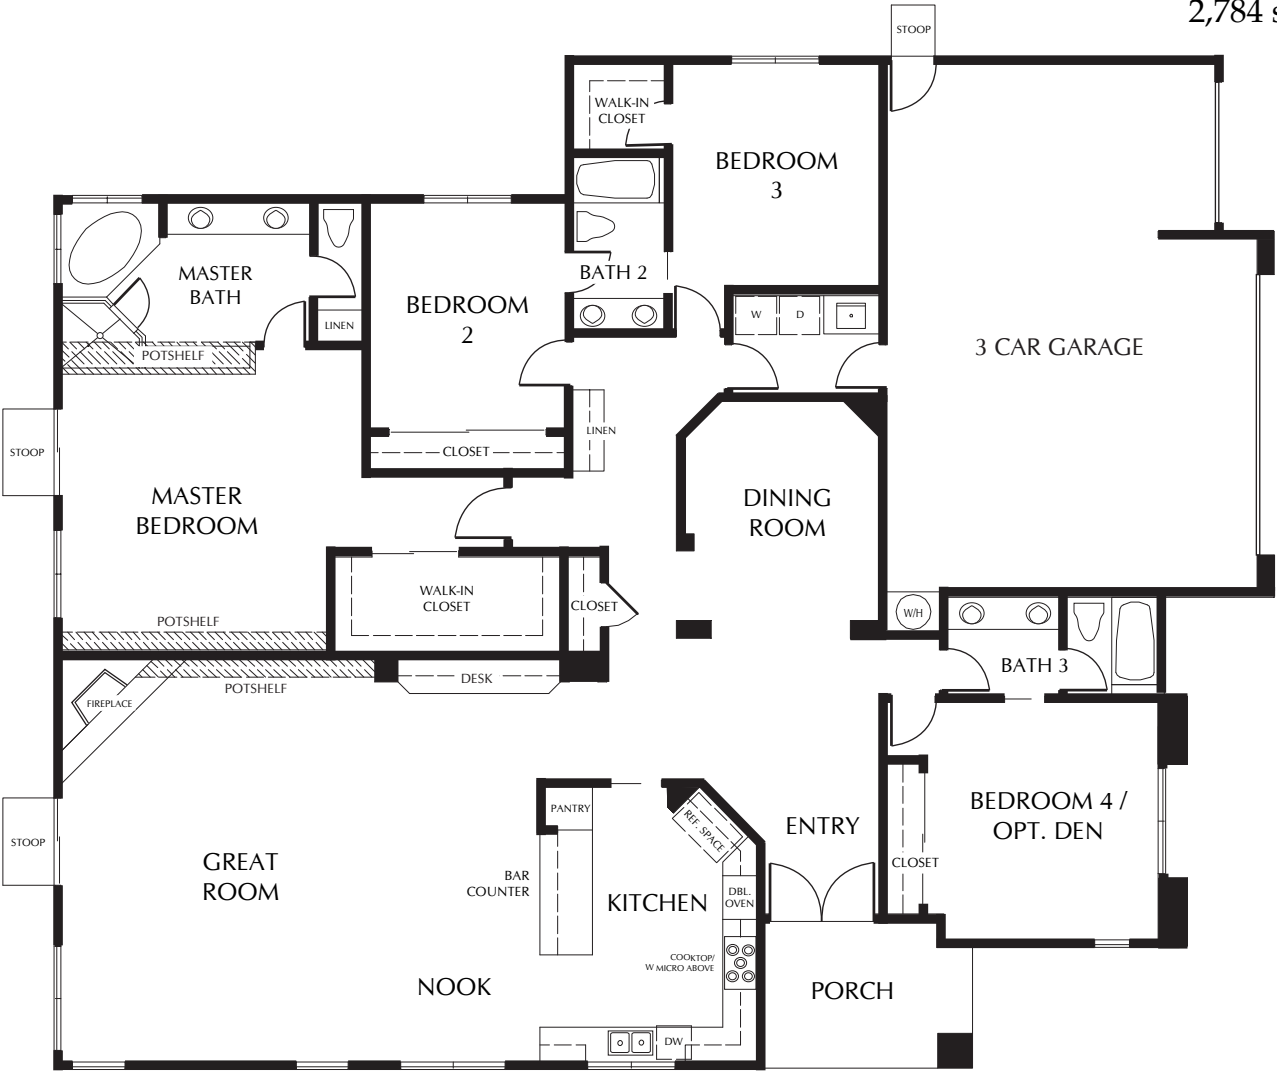

El Norte "A"

4 Bed/Den opt./3 Bath
2,784 sq. ft.

See Something New

(CREWS DEVELOPMENT) El Norte: 7/21/06