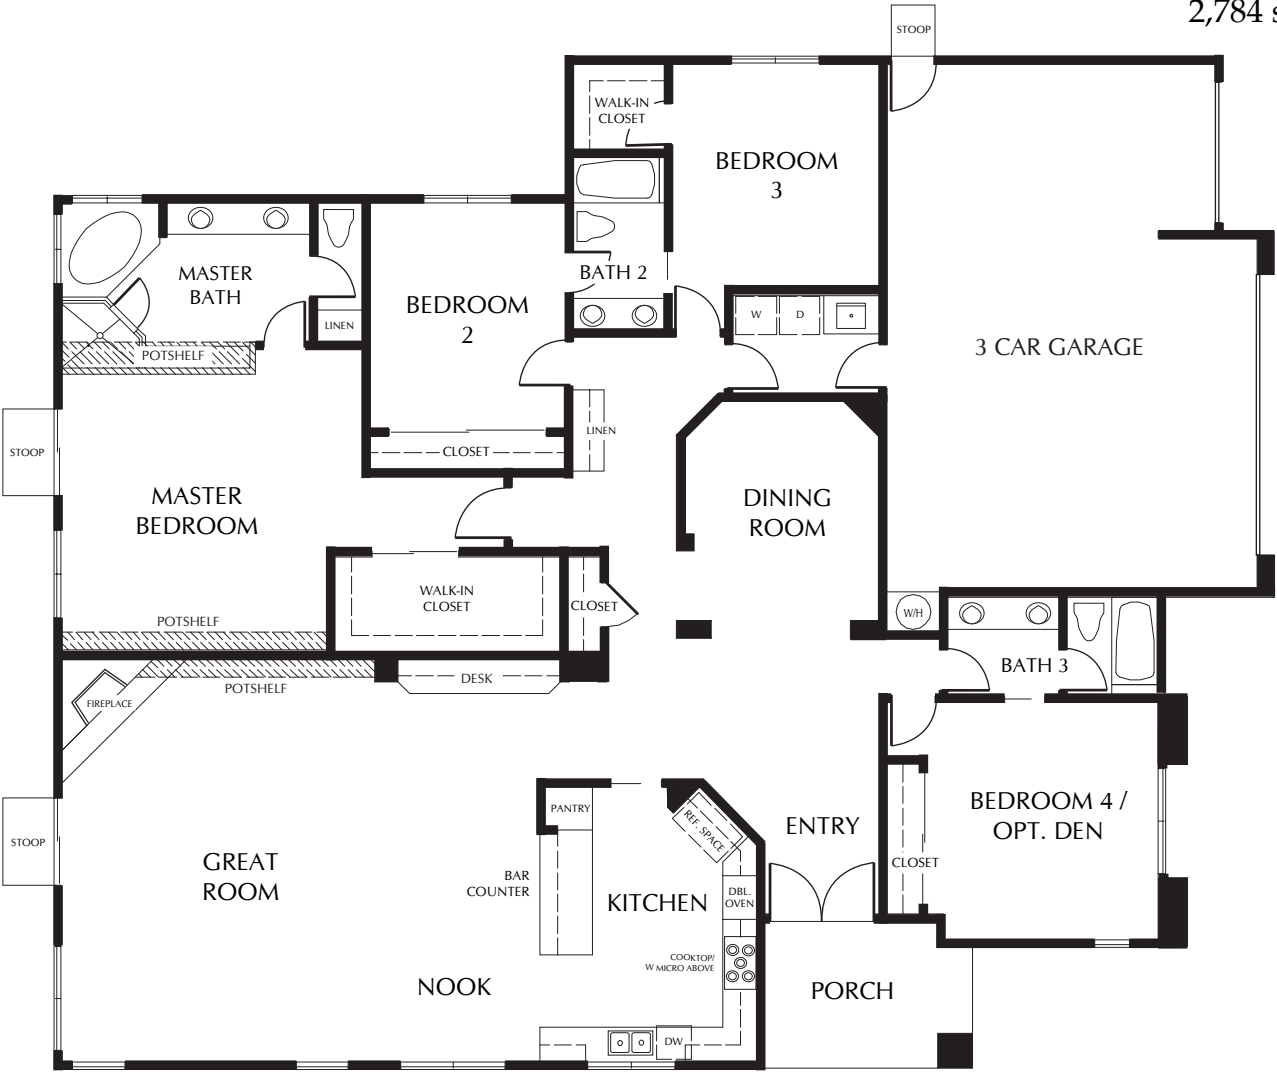

El Norte "A"

4 Bed/Den opt./3 Bath
2,784 sq. ft.

See Something New