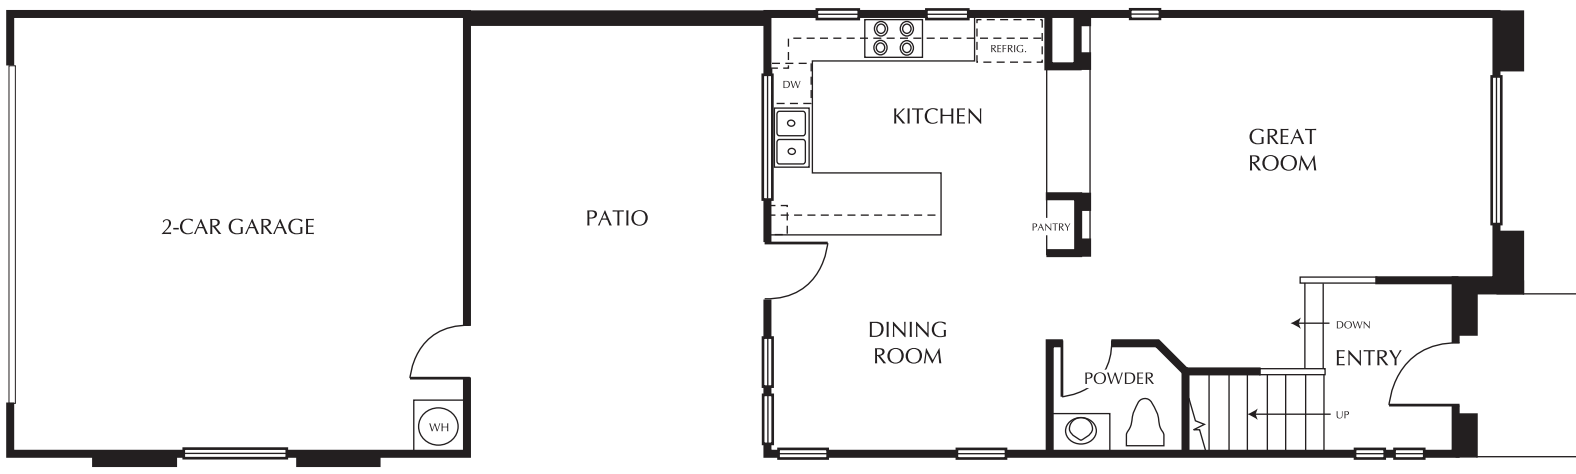

FIRST STORY

See Something New

Cityscape
4 Bed/Den opt./2.5 Bath
2,071 sq. ft.